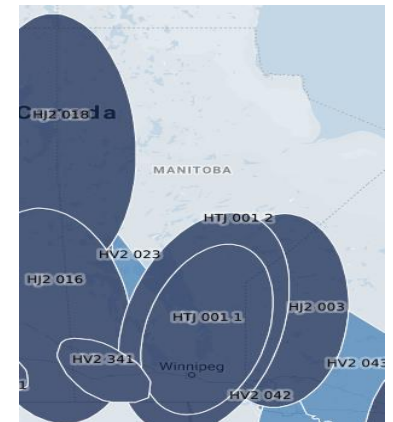

Packages	Xplore5					Xplore10			Xplore25			
BEAMS	HV2 23, 42, 43					HJ2 16, 18 | HV2 340 + 341 | HTV 56 | HTJ 1 (DataXtend Option Not Available on HTJ Beam 1)						
REG PRICE	☐$59.99	☐$69.99	☐$79.99	☐$89.99	☐$99.99	☐$99.99	☐$109.99	☐$129.99	☐$134.99	☐$159.99	☐$184.99	☐$209.99
SAVINGS	$20 X 3	$10 X 3	$20 X 3	$30 X 3	$40 X 3	$20 X 3	$40 X 3	$50 X 3	$35 X 3	$30 X 3	$30 X 3	$30 X 3
PROMO PRICE - 3 MONTHS	$39.99	$59.99	$59.99	$59.99	$59.99	$79.99	$79.99	$79.99	$79.99	$79.99	$149.99	$149.99
MONTHLY DATA	25GB	25GB	50GB	75GB	100GB	75GB	100GB	100GB	125GB	150GB	175GB	200GB
PACKAGE TYPE	☐ Limited State (LS) ☐ Usage Based Billing (UBB) -$2GB						☐ LS ☐ UBB-$2GB ☐ DataXtend™ - add $20 Month					
INSTALL FEE	☐ $99 - 1 Year Term											
WIFI ROUTER	☐ $5 Month											
Access SKU	0419PRMO3M					081925PRMO3M | 0819E25X1MBPRMO3M						

* **Limited State** - Upon reaching Monthly Data Limit the download speed is reduced to 150Kbps for remainder of month.

UBB - Upon Reaching Monthly Data a $2GB charged per GB Overage

* **DataXtend™** - Upon reaching Monthly Data Allowance the download speed is reduced to 2Mbps for the remainder of the month

Home Phone Plans * New Local Exchanges Coming Soon!*			
Packages	Basic	HP500	HP2500
Reg Price	☐$19.99	☐$24.99	☐$29.99
Promo- First 3 Months	$9.99	$14.99	$19.99
LD Minutes	n/a	500	2500
Calling Features	All Calling Features Included Plus Province Wide Calling		
Install Fee	Free with Internet Install		
Contract Term	No Contract Term.		

Dark shaded beams offer up to 25 Mbps
Light Shaded Beams Offer up to 10Mbps

ASK YOUR DEALER for more information on our $50 Refer A Friend Credit . Visit our Website for more information www.xplornet.com/Legal